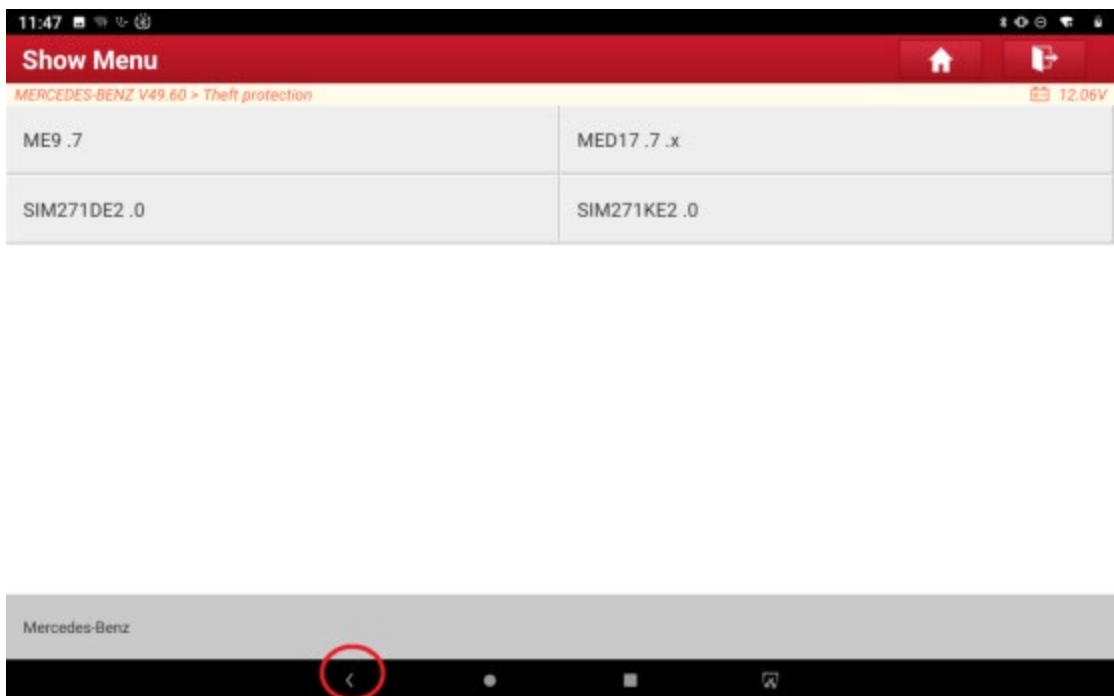

Figure 9

1.10 Click "Completely erase module", as shown in Figure 10