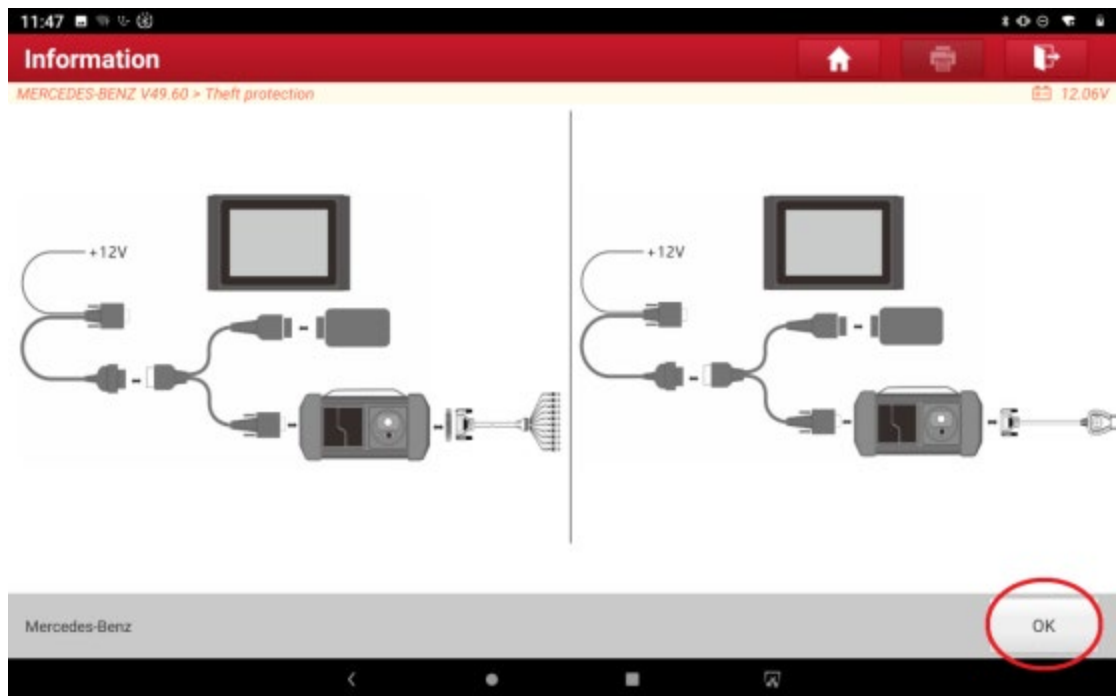

1.1 Enter the software and click "Theft protection", as shown in Figure 1

Figure 1

1.2 Click "Expert mode", as shown in Figure 2

Figure 2

1.3 Network is required to download the wiring diagram. Please make sure that the network is well connected and click "OK", as shown in Figure 3

Figure 3

1.4 Click "OK", as shown in Figure 4

Figure 4

1.5 Click "Engine Control Unit", as shown in Figure 5

Figure 5

1.6 Click "Wiring diagram", as shown in Figure 6

Figure 6

1.7 Click "MED17.7.x", as shown in Figure 7