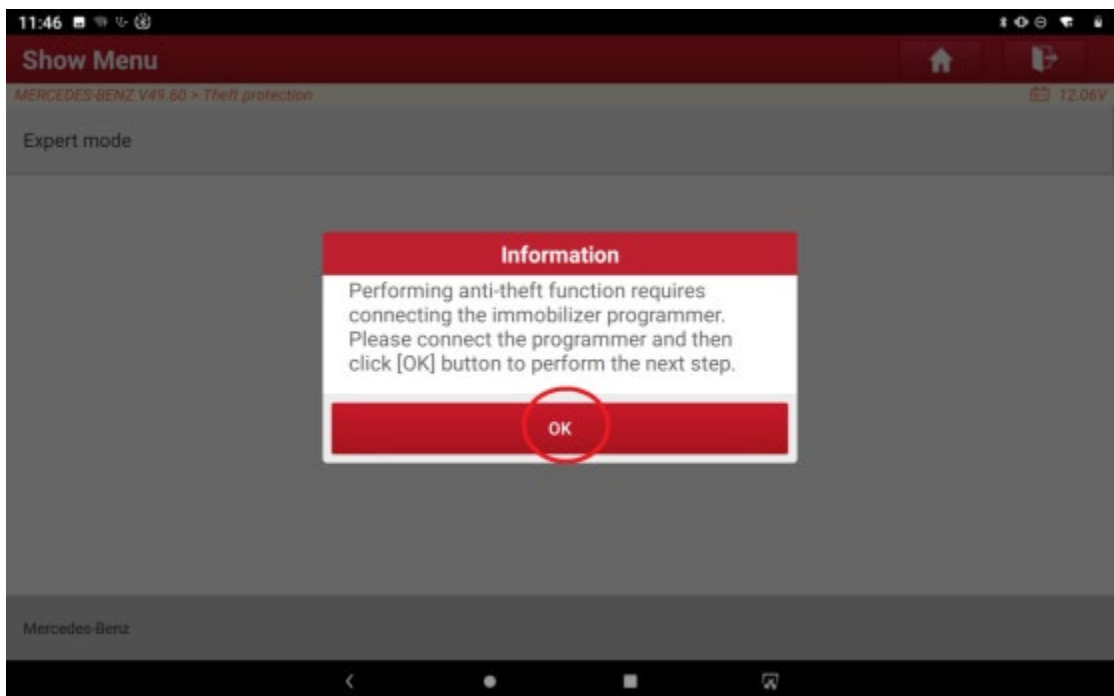

1.1 Enter the software and click "Theft protection", as shown in Figure 1

Figure 1

1.2 Click "Expert mode", as shown in Figure 2

Figure 2

1.3 Network is required to download the wiring diagram. Please make sure that the network is well connected and click "OK", as shown in Figure 3